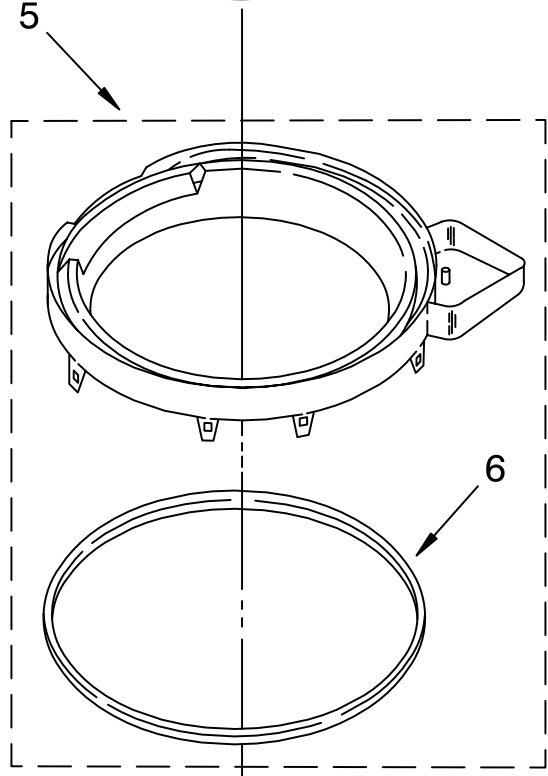

AGITATOR, BASKET AND TUB PARTS

For Models: LBR5432PQ2, LBR5432PT2

(Designer White) (Biscuit)

FOR ORDERING INFORMATION REFER TO PARTS PRICE LIST

AGITATOR, BASKET AND TUB PARTS

For Models: LBR5432PQ2, LBR5432PT2

(Designer White) (Biscuit)

Illus. No.	Part No.	DESCRIPTION
1	3352483	Cap, Agitator
2	358237	Screw & Washer (5/16-24 x 1)
4	63377	Agitator
5	3360611	Tub Ring & Gasket Assembly
6	3359586	Gasket, Tub Ring
7	8519815	Clip, Balance Ring (8)
8	3956205	Balance Ring
10	3949550	Washer
11	2219077	Clip, Pressure Switch Hose
12	21366	Nut, Spanner
13	3956206	Basket & Balance Ring
14	63125	Tub
15	389140	Block, Basket Drive
16	383727	Gasket, Centerpost
17	3363657	Hose, Pressure Switch

FOR ORDERING INFORMATION REFER TO PARTS PRICE LIST